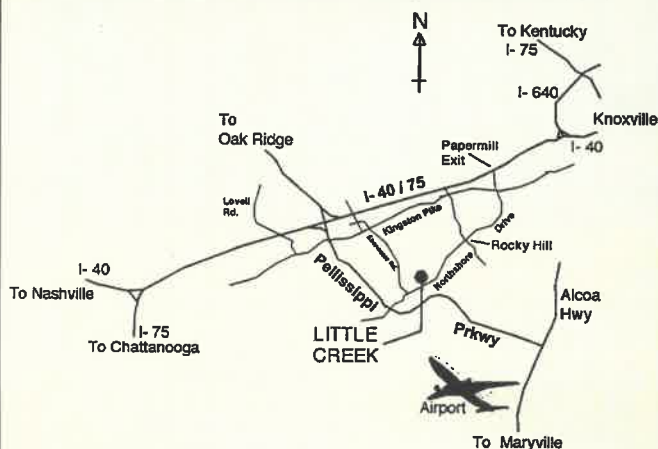

Below are the directions to Little Creek.

The Pellissippi (I-140) exit from I 40 is #376
The Papermill exit from I40 is #383

Pictured R. to L. is Vern Erickson, '62, a general practice physician from Park Rapids, MN; Dennis Carlson, '64, president of the Minnesota Conference, and Donna '77 and Denzil '78 McNeilus of Dodge Center, where Denzil is the president of McNeilus Companies Inc. Taken at the home of Garwin and Marilee McNeilus.